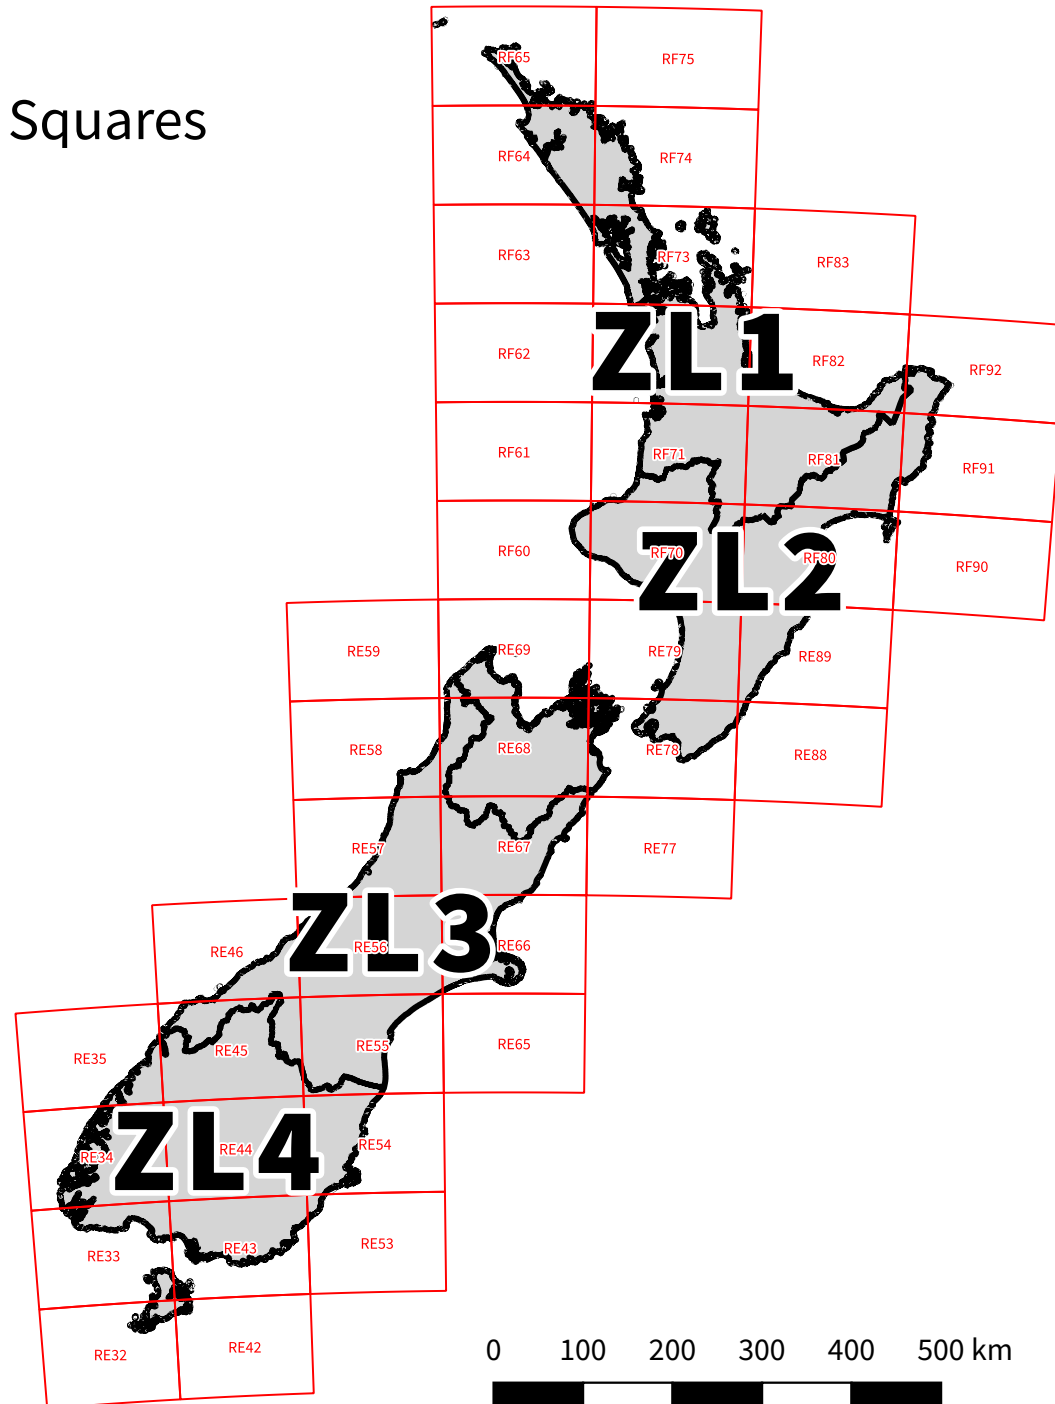

New Zealand (ZL) Maidenhead Grid Squares

0 100 200 300 400 500 km

Prepared by VK4TDI/ZL3TDI
23 April 2017